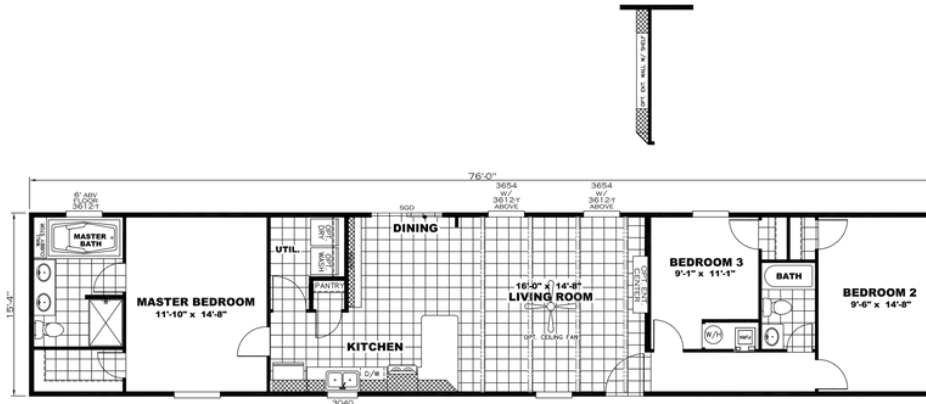

### The Sibley Model number: 37ANN16763AH18

**3 beds • 2 baths • 1216 sq.ft. • 16' width • 76' depth**

Our home building facilities invest in continuous product and process improvements. Plans, dimensions, features, materials, specifications and availability are subject to change without notice or obligation. Renderings and floor plans are representative likenesses of our homes and may differ from the actual homes. We invite you to tour a Home Center near you and inspect the highest value in quality housing available or call (318) 356-9866 to speak with a Home Consultant. Copyright 2017, CMH. All rights reserved.

## The Sibley

Model number: 37ANN16763AH18

**3 beds • 2 baths • 1216 sq.ft. • 16' width • 76' depth**

Our home building facilities invest in continuous product and process improvements. Plans, dimensions, features, materials, specifications and availability are subject to change without notice or obligation. Renderings and floor plans are representative likenesses of our homes and may differ from the actual homes. We invite you to tour a Home Center near you and inspect the highest value in quality housing available or call (318) 356-9866 to speak with a Home Consultant. Copyright 2017, CMH. All rights reserved.